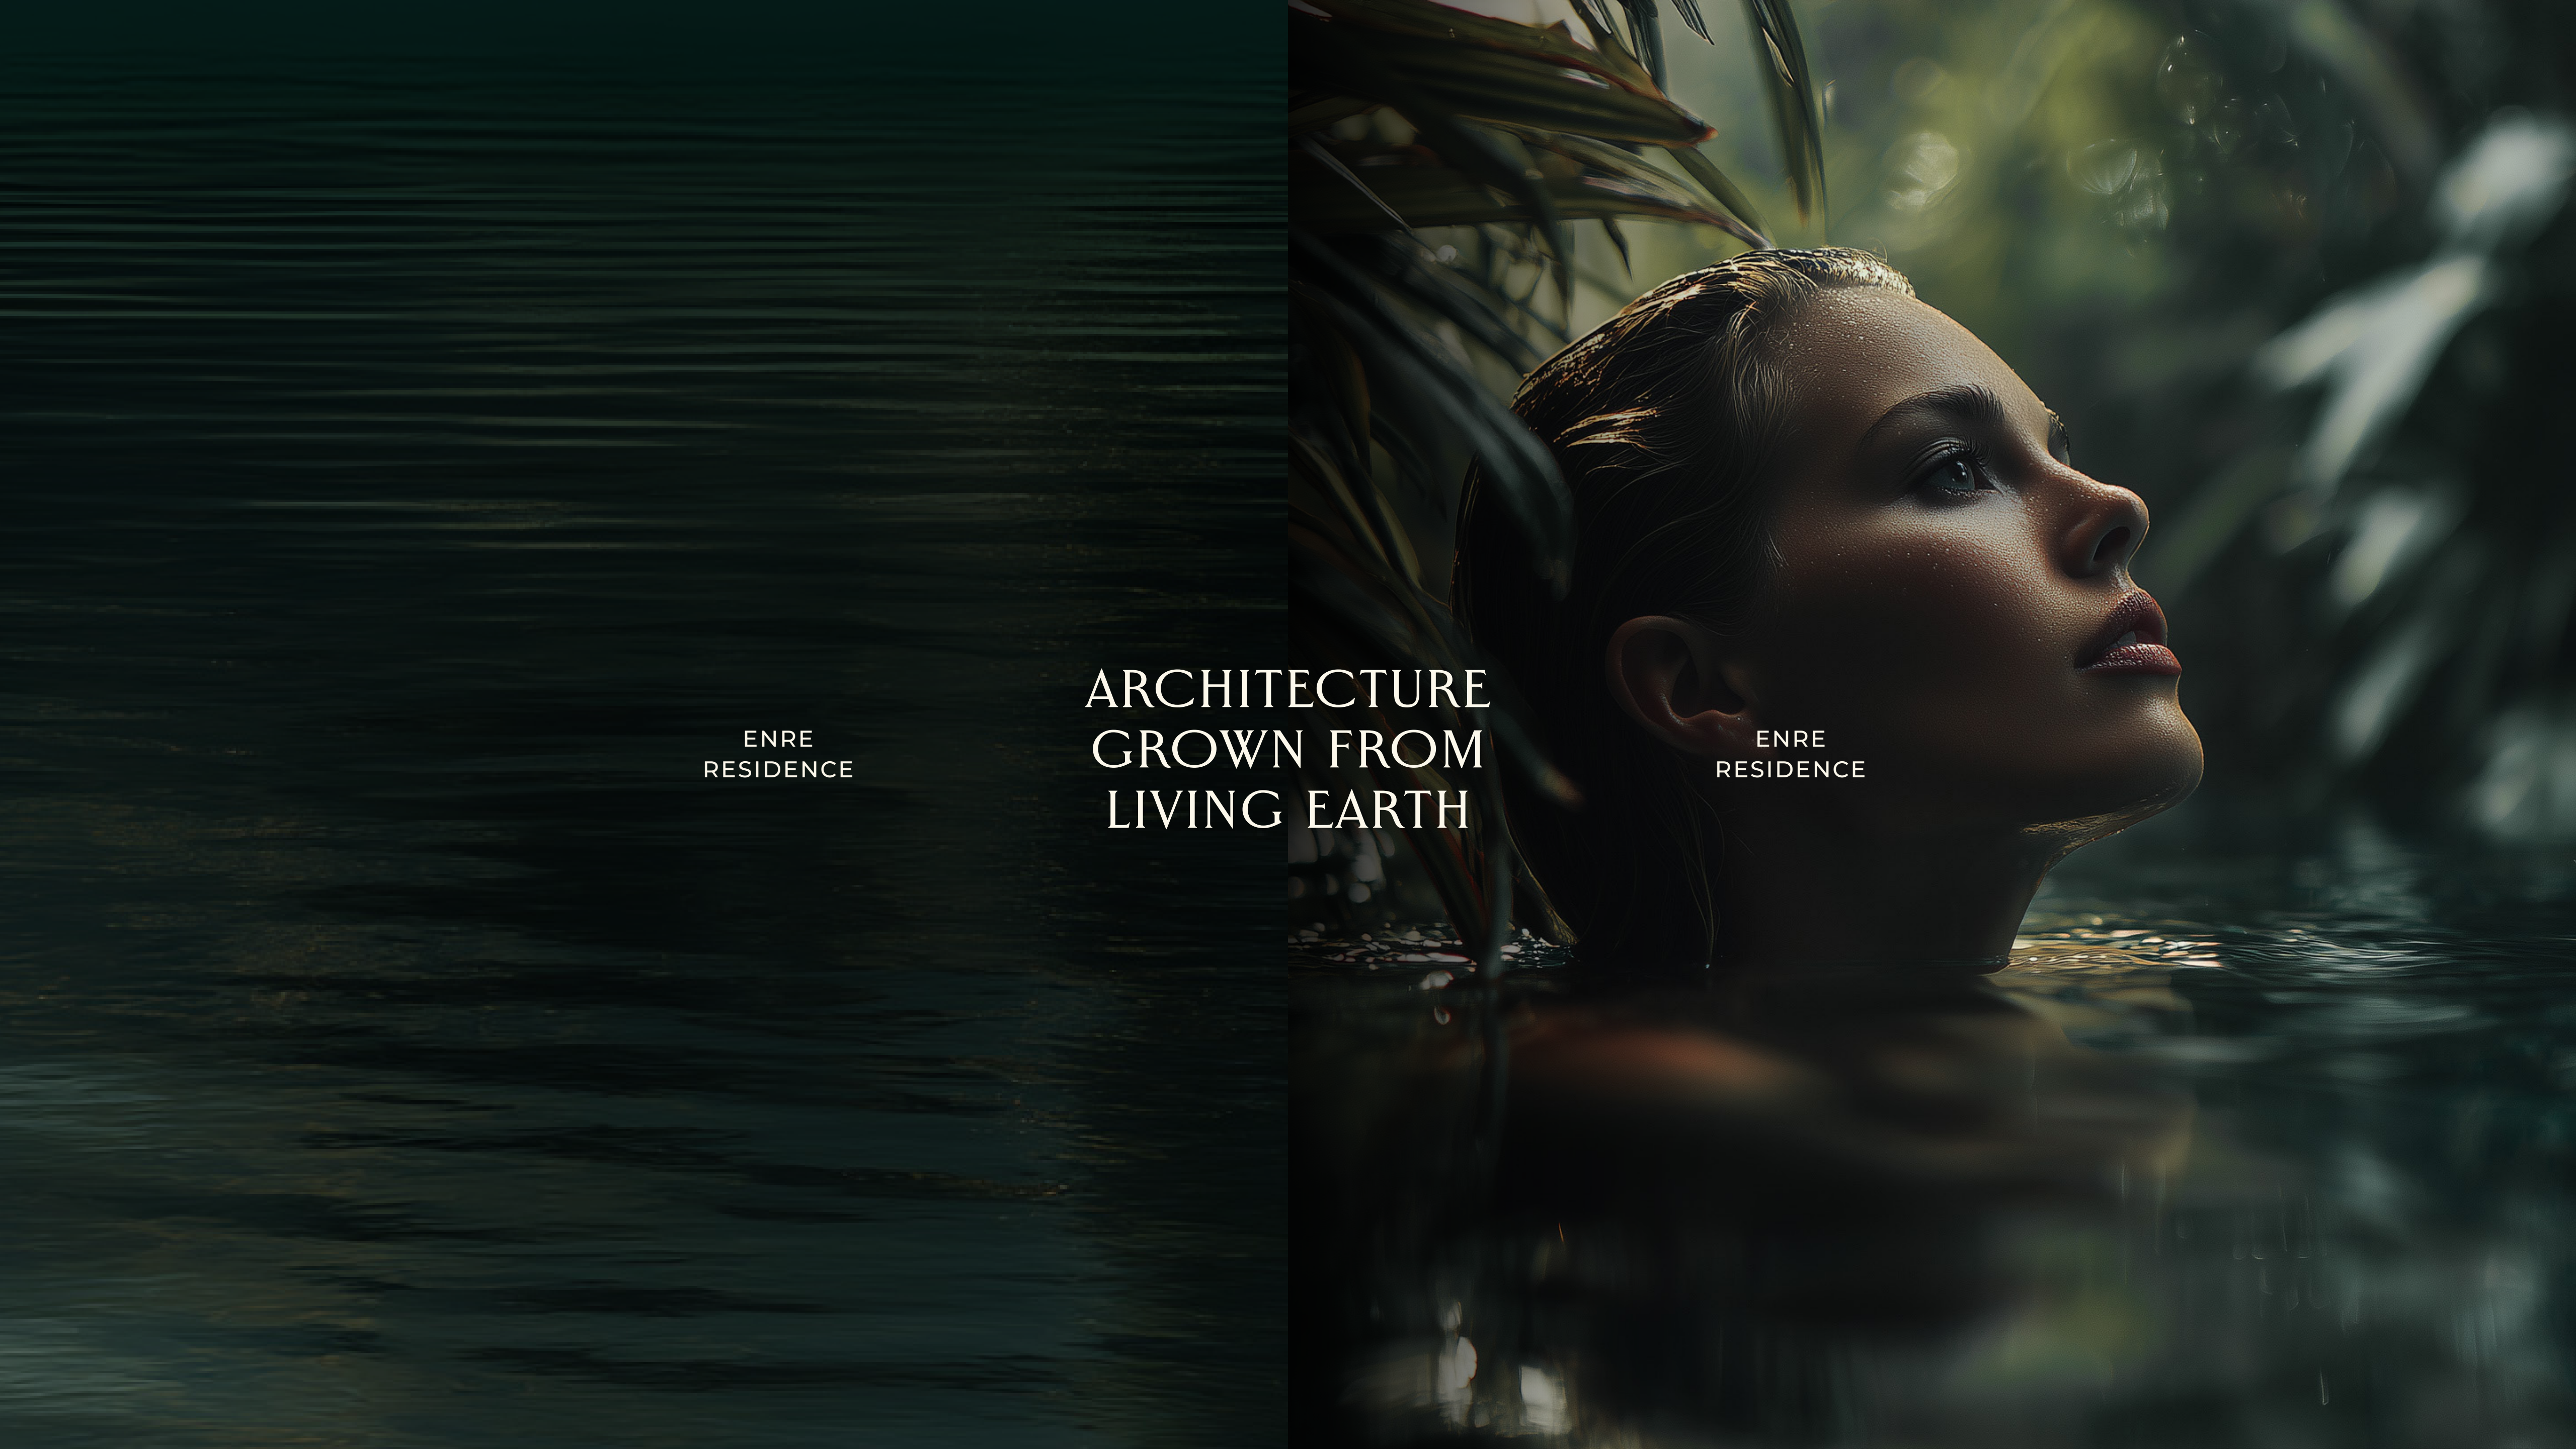

IMTIAZ

3

IMTIAZ

ENRE
RESIDENCE

ARCHITECTURE
GROWN FROM
LIVING EARTH

ENRE
RESIDENCE

A QUIETUDE HELD IN BLUE

WATER LIES OPEN TO THE SKY, REFLECTING LIGHT, MOVEMENT,
AND PASSING HOURS. THE POOL BECOMES A PAUSE IN THE DAY,
A PLACE WHERE TIME STRETCHES, SOUND SOFTENS, AND THE
WORLD NARROWS TO BREATH AND MOTION.